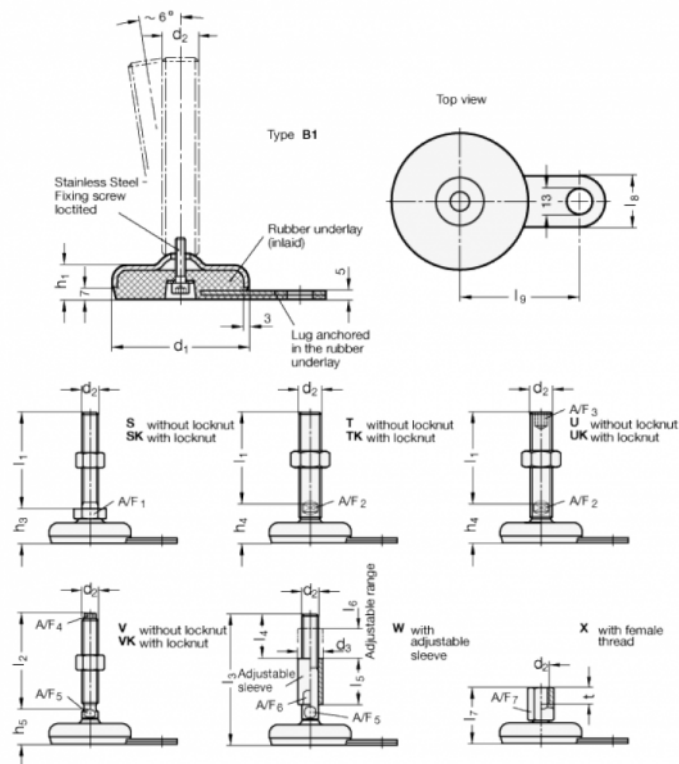

Article number: 203360M16150B1U

Description: E+G levelling foot  
GN 33-60-M16-150-B1-U, Stainless steel

Note: U Without nut, Hexagon socket at the top, Wrench flat at the bottom

## Measures

A/F2 = 12	I9 = 50
A/F3 = 8	
d1 = 60	
d2 = M16	
h1 = 18	
h3 = 33	
l1 = 150	
l8 = 25	